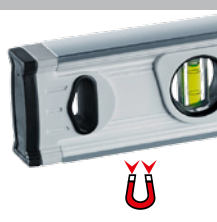

DigiLevel Plus

Digital electronic spirit levels:
precise and easy to use

Rev.1214

- **The intelligent spirit level:** the intelligent spirit level with vertical and horizontal angle display.
- **Reference function** for transferring angles
- **Selectable units:** ° degrees, %, mm/m
- **Optimal use by AutoSound:**
The horizontal, vertical and 45° position is displayed together with an acoustic signal
– helpful when aligning objects.
- **FlipDisplay:** the display automatically turns when overhead measurements are involved. So the illuminated display is well readable under all conditions.
- **Calibration function** to recalibrate the sensor and increase the measuring accuracy
- illuminated display
- vertical and horizontal vial
- milled measuring surfaces
- strong magnets

STORAGE TEMPERATURE -20 °C ... 70 °C

POWER SUPPLY

2 x 1,5V (type AAA/LR03)

WEIGHT with batteries

40 cm 495 g
60 cm 675 g
80 cm 890 g
100 cm 1085 g
120 cm 1265 g

DIMENSIONS (W x H x D)

40 cm 400 x 66 x 30 mm
60 cm 600 x 66 x 30 mm
80 cm 800 x 66 x 30 mm
100 cm 1000 x 66 x 30 mm
120 cm 1200 x 66 x 30 mm

Illuminated display

Magnetic

AutoSound at
0°/45°/ 90°/135°/180°

DigiLevel Plus

inclusive softbag
+ batteries (2 x 1,5 V type AAA)

Packing dimension (W x H x D)

–

ARTICLE	ARTICLE NO	EAN-CODE	PU
DigiLevel Plus 40 cm	081.250A	4 021563 690664	5
DigiLevel Plus 60 cm	081.251A	4 021563 690671	5
DigiLevel Plus 80 cm	081.252A	4 021563 690688	5
DigiLevel Plus 100 cm	081.253A	4 021563 690695	5
DigiLevel Plus 120 cm	081.254A	4 021563 690701	5